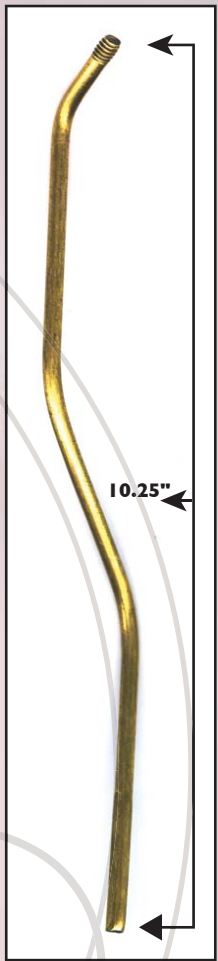

11"

10.25"

**AMERICAN
STANDARD**
AMS47135-BC
WITH VENT
NOTES
10.25" ROD