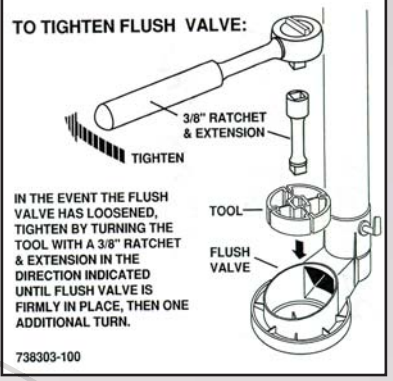

→ 6.5" →

**AMERICAN
STANDARD**
AMS738109-FV

NOTES
9-1/2" CHAIN
TOOL INCLUDED