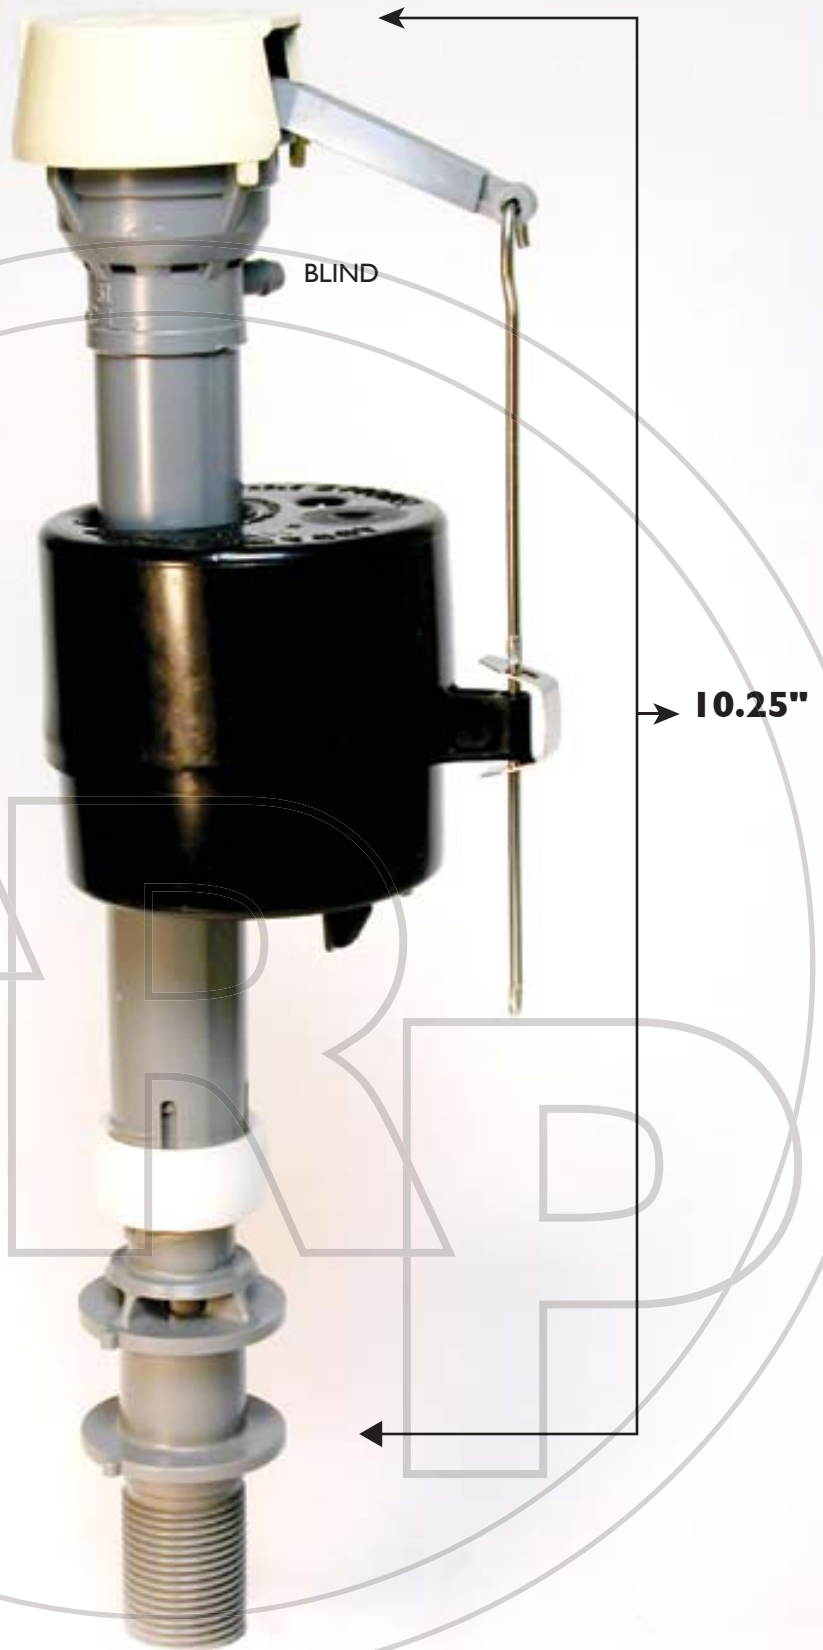

OLD STYLE

BLIND

10.25"

**KOHLER**  
KOH85301-BC

NOTES

BLIND (CLOSED) REFILL  
ORIFICE  
OLD STYLE SHORTER