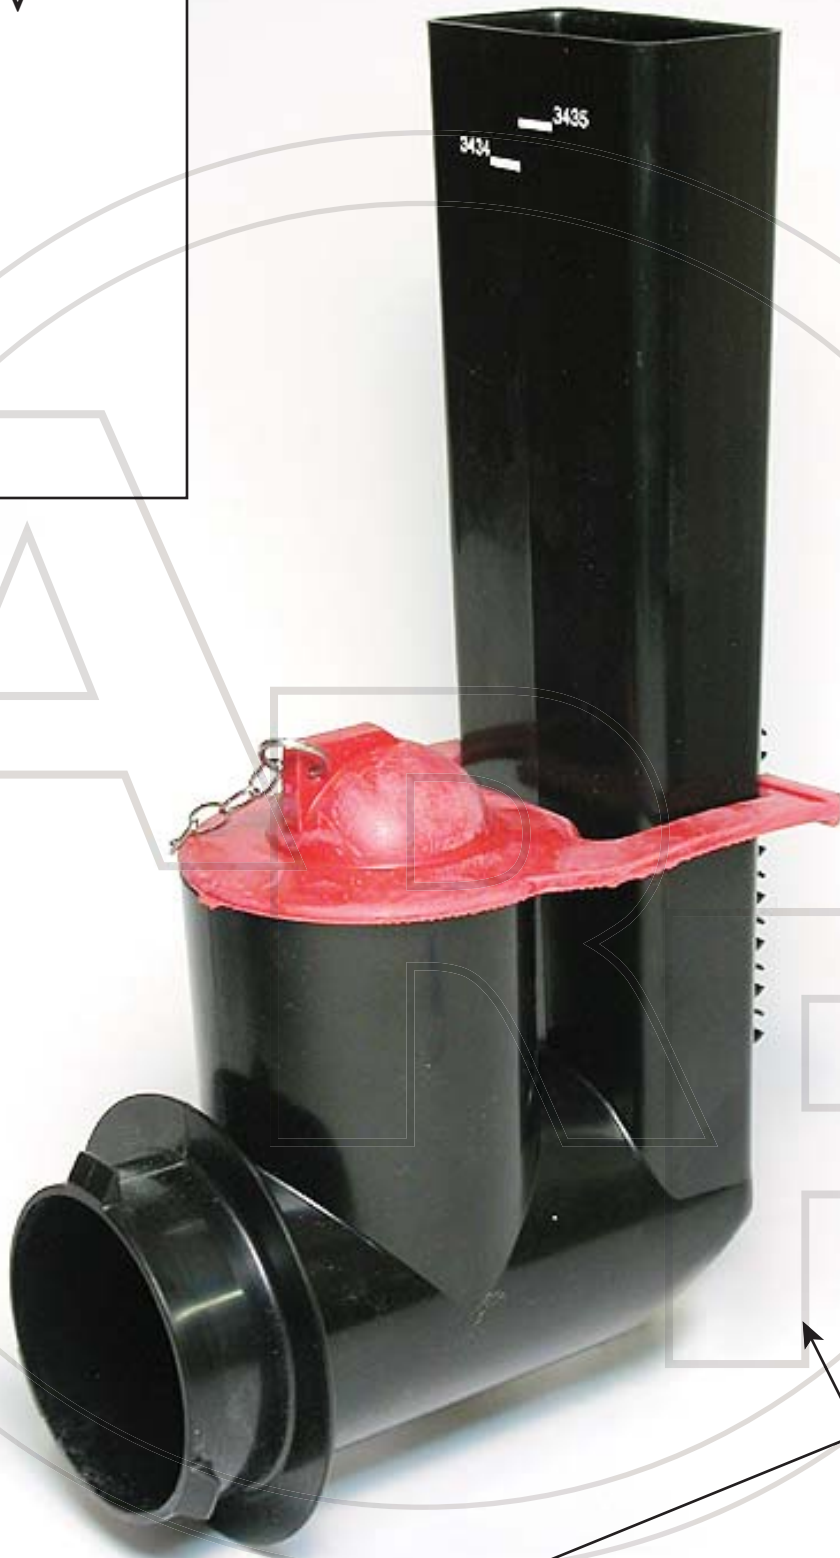

KOHLER

KOH86972-FV

NOTES

5.5" CHAIN

9.0"

5.25" EE