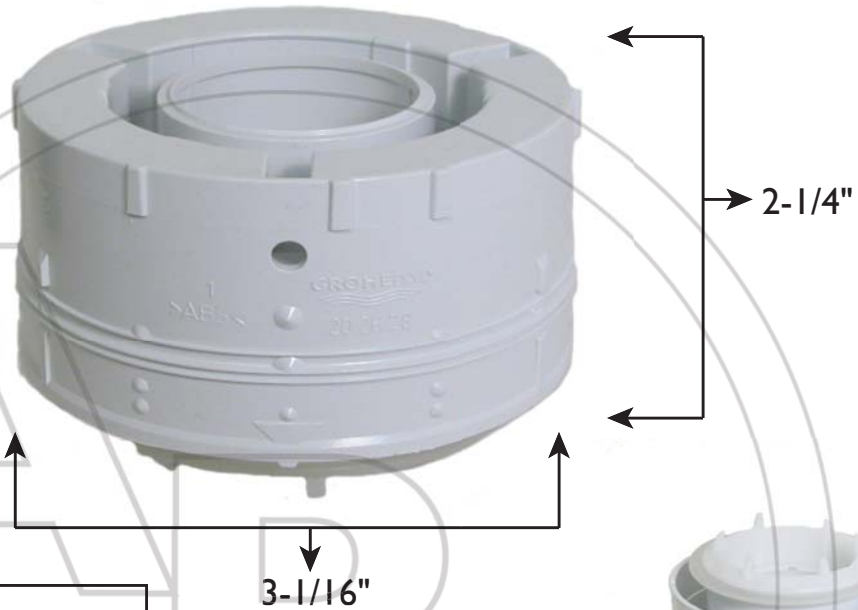

ELJER

ELJ495-200000-FV INSERT

NOTES

FOR ELJER TOUCH FLUSH ASSEMBLY

OLD STYLE

BOTTOM