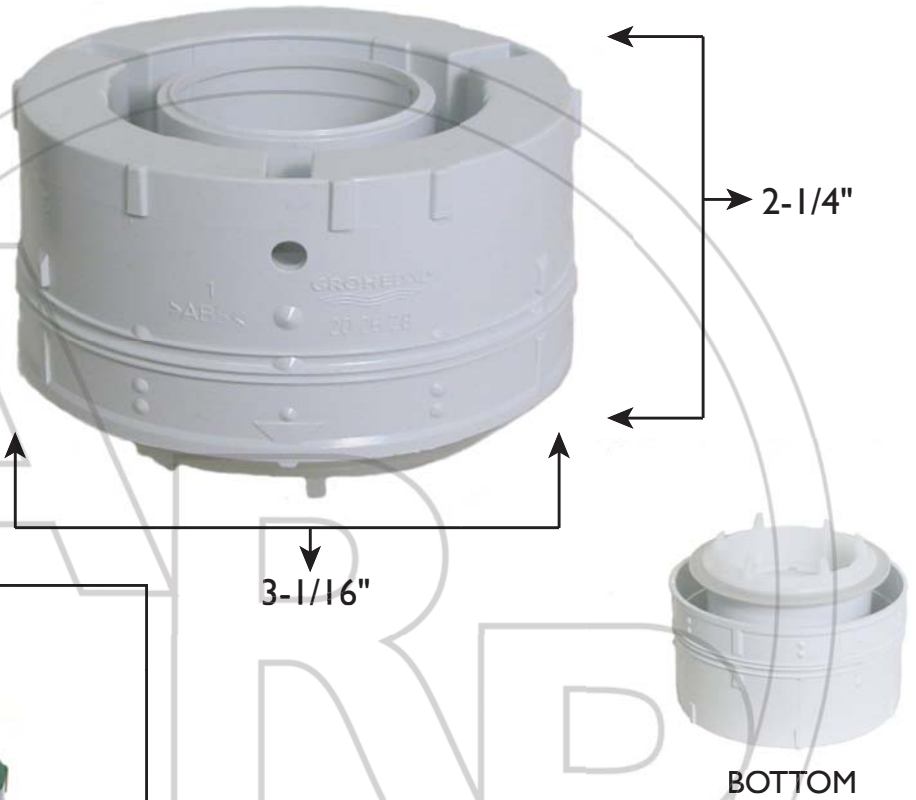

GROHE
GRO43544000-FV INSERT

NOTES
FOR GROHEDAL FLUSH ASSEMBLY

OLD STYLE
GRO354400