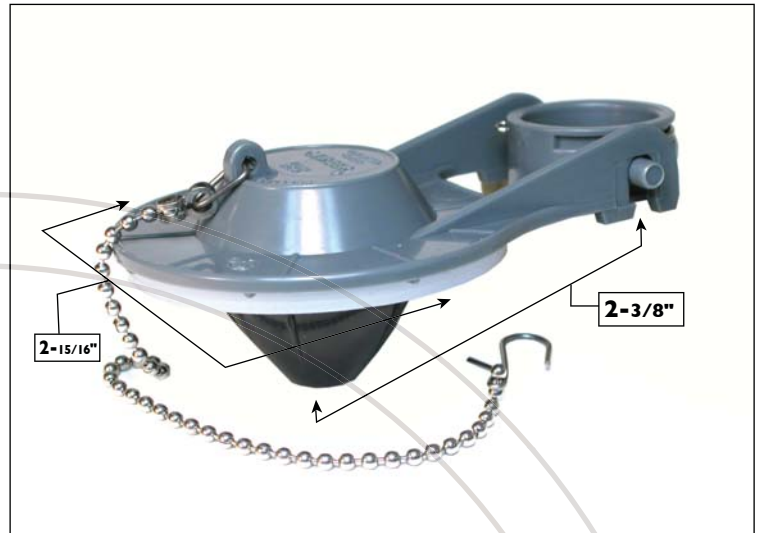

TOILET REPAIR PARTS: FLAPPERS & BALLS | COAST

CST31056 • FLAPPER
CHAIN: LINK W/J-CLIP • CHAIN LENGTH: 10" • HARD

CST53216 • FLAPPER
CHAIN: LINK W/J-CLIP • CHAIN LENGTH: 11.5"

CST53316 • FLAPPER
CHAIN: BEADED W/J-CLIP • CHAIN LENGTH: 9" • HARD

TOILET REPAIR PARTS: FLAPPERS & BALLS | CRANE

CRA57BP • FLAPPER

CHAIN: LINK W/J-CLIP • CHAIN LENGTH: 9.5" • STYROFORM

TOILET REPAIR PARTS: FLAPPERS & BALLS | DELTA

DEL RPF96 • FLAPPER

NLA

ADJUSTABLE RUBBER STRAP • STRAP LENGTH: 11"

TOILET REPAIR PARTS: FLAPPERS & BALLS | GERBER

GER99524 • FLAPPER

ADJUSTABLE RUBBER STRAP • STRAP LENGTH: 11-1/2"
TIME-RATED • GREEN, ORANGE, YELLOW Baffles INCLUDED

GER99644 • FLAPPER

CHAIN: BEADED W/J-CLIP • CHAIN LENGTH: 8" • HARD

GER99647 • FLAPPER

CHAIN: BEADED W/J-CLIP • CHAIN LENGTH: 7-1/2"