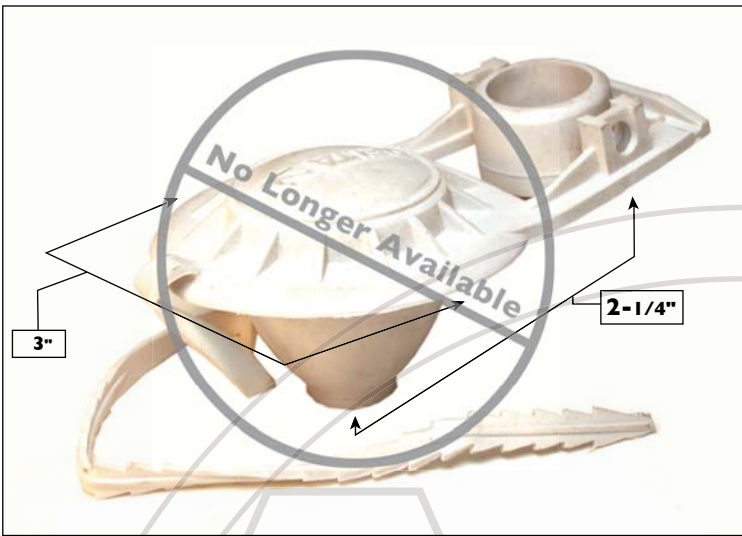

TOILET REPAIR PARTS: FLAPPERS & BALLS | COAST

CST31056 • FLAPPER
CHAIN: LINK W/J-CLIP • CHAIN LENGTH: 10" • HARD

CST53216 • FLAPPER
CHAIN: LINK W/J-CLIP • CHAIN LENGTH: 11.5"

CST53316 • FLAPPER
CHAIN: BEADED W/J-CLIP • CHAIN LENGTH: 9" • HARD

TOILET REPAIR PARTS: FLAPPERS & BALLS | CRANE

CRA57BP • FLAPPER

CHAIN: LINK W/J-CLIP • CHAIN LENGTH: 9.5" • STYROFORM

TOILET REPAIR PARTS: FLAPPERS & BALLS | DELTA

DEL RPF96 • FLAPPER

NLA

ADJUSTABLE RUBBER STRAP • STRAP LENGTH: 11"

TOILET REPAIR PARTS: FLAPPERS & BALLS | GERBER

GER99524 • FLAPPER

ADJUSTABLE RUBBER STRAP • STRAP LENGTH: 11-1/2"
TIME-RATED • GREEN, ORANGE, YELLOW Baffles INCLUDED

GER99644 • FLAPPER

CHAIN: BEADED W/J-CLIP • CHAIN LENGTH: 8" • HARD