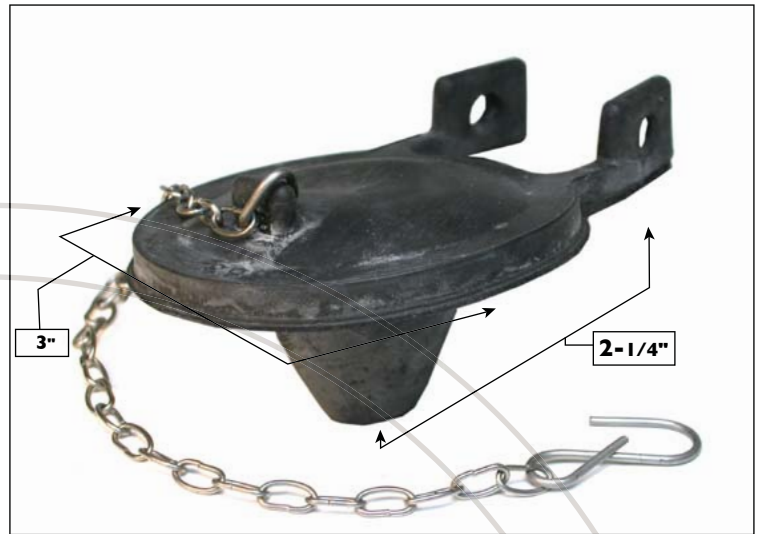

TOILET REPAIR PARTS: FLAPPERS & BALLS | COAST

CST31056 • FLAPPER
CHAIN: LINK W/J-CLIP • CHAIN LENGTH: 10" • HARD

CST53216 • FLAPPER
CHAIN: LINK W/J-CLIP • CHAIN LENGTH: 11.5"

CST53316 • FLAPPER
CHAIN: BEADED W/J-CLIP • CHAIN LENGTH: 9" • HARD

TOILET REPAIR PARTS: FLAPPERS & BALLS | CRANE

CRA57BP • FLAPPER

CHAIN: LINK W/J-CLIP • CHAIN LENGTH: 9.5" • STYROFORM

TOILET REPAIR PARTS: FLAPPERS & BALLS | DELTA

DEL RPF96 • FLAPPER

NLA

ADJUSTABLE RUBBER STRAP • STRAP LENGTH: 11"

TOILET REPAIR PARTS: FLAPPERS & BALLS | GERBER

GER99524 • FLAPPER

ADJUSTABLE RUBBER STRAP • STRAP LENGTH: 11-1/2"
TIME-RATED • GREEN, ORANGE, YELLOW Baffles INCLUDED

GER99644 • FLAPPER

CHAIN: BEADED W/J-CLIP • CHAIN LENGTH: 8" • HARD

GER99647 • FLAPPER

CHAIN: BEADED W/J-CLIP • CHAIN LENGTH: 7-1/2"