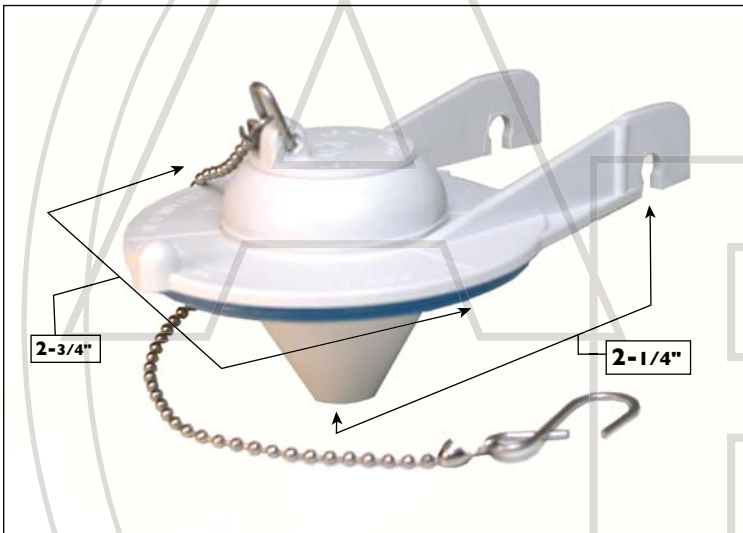

TOILET REPAIR PARTS: FLAPPERS & BALLS | COAST

CST31056 • FLAPPER
CHAIN: LINK W/J-CLIP • CHAIN LENGTH: 10" • HARD

CST53216 • FLAPPER
CHAIN: LINK W/J-CLIP • CHAIN LENGTH: 11.5"

CST53316 • FLAPPER
CHAIN: BEADED W/J-CLIP • CHAIN LENGTH: 9" • HARD

TOILET REPAIR PARTS: FLAPPERS & BALLS | CRANE

CRA57BP • FLAPPER

CHAIN: LINK W/J-CLIP • CHAIN LENGTH: 9.5" • STYROFORM

TOILET REPAIR PARTS: FLAPPERS & BALLS | DELTA

DEL RPF96 • FLAPPER

NLA

ADJUSTABLE RUBBER STRAP • STRAP LENGTH: 11"

TOILET REPAIR PARTS: FLAPPERS & BALLS | GERBER

GER99524 • FLAPPER

ADJUSTABLE RUBBER STRAP • STRAP LENGTH: 11-1/2"
TIME-RATED • GREEN, ORANGE, YELLOW Baffles INCLUDED

GER99644 • FLAPPER

CHAIN: BEADED W/J-CLIP • CHAIN LENGTH: 8" • HARD

GER99647 • FLAPPER

CHAIN: BEADED W/J-CLIP • CHAIN LENGTH: 7-1/2"