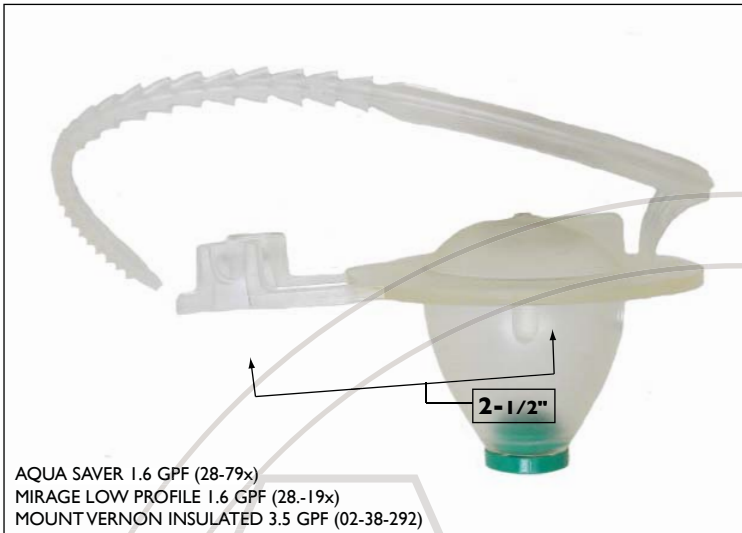

TOILET REPAIR PARTS: FLAPPERS & BALLS | COAST

CST31056 • FLAPPER
CHAIN: LINK W/J-CLIP • CHAIN LENGTH: 10" • HARD

CST53216 • FLAPPER
CHAIN: LINK W/J-CLIP • CHAIN LENGTH: 11.5"

CST53316 • FLAPPER
CHAIN: BEADED W/J-CLIP • CHAIN LENGTH: 9" • HARD

TOILET REPAIR PARTS: FLAPPERS & BALLS | CRANE

CRA57BP • FLAPPER

CHAIN: LINK W/J-CLIP • CHAIN LENGTH: 9.5" • STYROFORM

TOILET REPAIR PARTS: FLAPPERS & BALLS | DELTA

DEL RPF96 • FLAPPER

NLA

ADJUSTABLE RUBBER STRAP • STRAP LENGTH: 11"

TOILET REPAIR PARTS: FLAPPERS & BALLS | GERBER

GER99524 • FLAPPER

ADJUSTABLE RUBBER STRAP • STRAP LENGTH: 11-1/2"
TIME-RATED • GREEN, ORANGE, YELLOW Baffles INCLUDED

GER99644 • FLAPPER

CHAIN: BEADED W/J-CLIP • CHAIN LENGTH: 8" • HARD