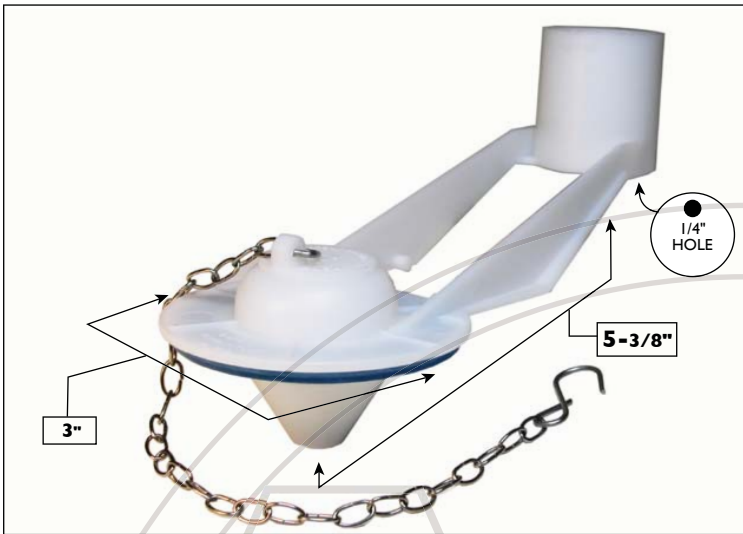

TOILET REPAIR PARTS: FLAPPERS & BALLS | COAST

CST31056 • FLAPPER
CHAIN: LINK W/J-CLIP • CHAIN LENGTH: 10" • HARD

CST53216 • FLAPPER
CHAIN: LINK W/J-CLIP • CHAIN LENGTH: 11.5"

CST53316 • FLAPPER
CHAIN: BEADED W/J-CLIP • CHAIN LENGTH: 9" • HARD

TOILET REPAIR PARTS: FLAPPERS & BALLS | CRANE

CRA57BP • FLAPPER

CHAIN: LINK W/J-CLIP • CHAIN LENGTH: 9.5" • STYROFORM

TOILET REPAIR PARTS: FLAPPERS & BALLS | DELTA

DEL RPF96 • FLAPPER

NLA

ADJUSTABLE RUBBER STRAP • STRAP LENGTH: 11"

TOILET REPAIR PARTS: FLAPPERS & BALLS | GERBER

GER99524 • FLAPPER

ADJUSTABLE RUBBER STRAP • STRAP LENGTH: 11-1/2"
TIME-RATED • GREEN, ORANGE, YELLOW Baffles INCLUDED

GER99644 • FLAPPER

CHAIN: BEADED W/J-CLIP • CHAIN LENGTH: 8" • HARD

GER99647 • FLAPPER

CHAIN: BEADED W/J-CLIP • CHAIN LENGTH: 7-1/2"