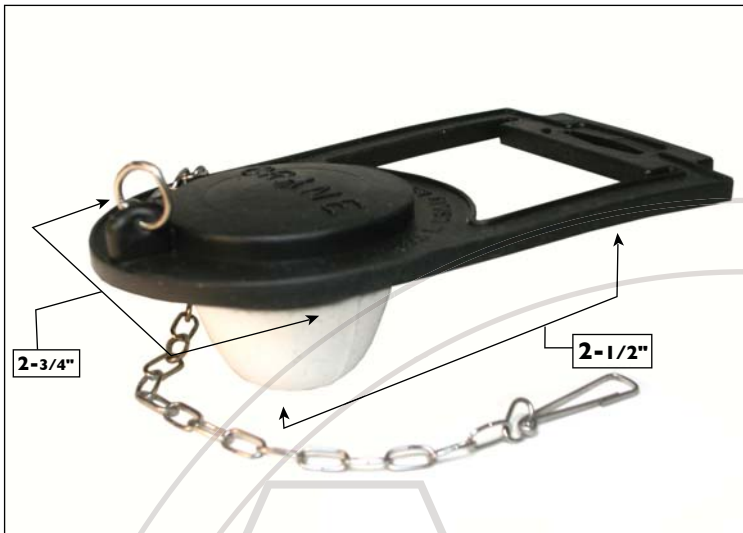

TOILET REPAIR PARTS: FLAPPERS & BALLS | COAST

CST31056 • FLAPPER
CHAIN: LINK W/J-CLIP • CHAIN LENGTH: 10" • HARD

CST53216 • FLAPPER
CHAIN: LINK W/J-CLIP • CHAIN LENGTH: 11.5"

CST53316 • FLAPPER
CHAIN: BEADED W/J-CLIP • CHAIN LENGTH: 9" • HARD

TOILET REPAIR PARTS: FLAPPERS & BALLS | CRANE

CRA57BP • FLAPPER

CHAIN: LINK W/J-CLIP • CHAIN LENGTH: 9.5" • STYROFORM

TOILET REPAIR PARTS: FLAPPERS & BALLS | DELTA

DEL RPF96 • FLAPPER

NLA

ADJUSTABLE RUBBER STRAP • STRAP LENGTH: 11"

TOILET REPAIR PARTS: FLAPPERS & BALLS | GERBER

GER99524 • FLAPPER

ADJUSTABLE RUBBER STRAP • STRAP LENGTH: 11-1/2"
TIME-RATED • GREEN, ORANGE, YELLOW Baffles INCLUDED

GER99644 • FLAPPER

CHAIN: BEADED W/J-CLIP • CHAIN LENGTH: 8" • HARD

GER99647 • FLAPPER

CHAIN: BEADED W/J-CLIP • CHAIN LENGTH: 7-1/2"