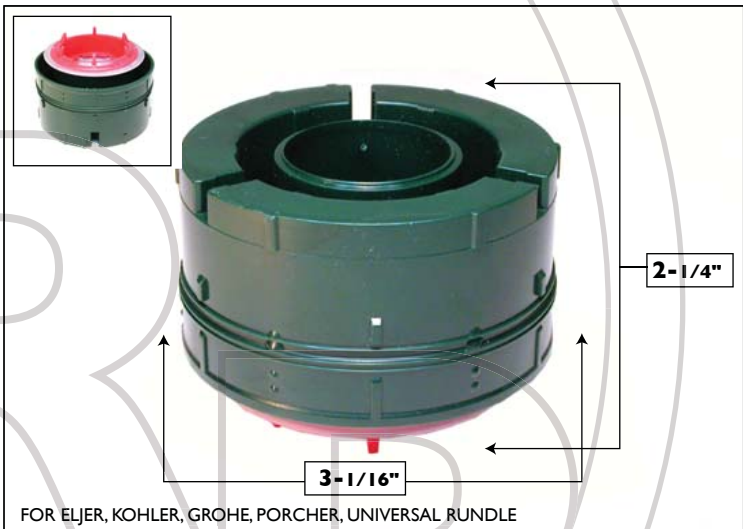

TOILET REPAIR PARTS • FLAPPERS & BALLS

ELJER • EL4956029 • FLAPPER
ADJUSTABLE RUBBER STRAP • STRAP LENGTH: 10.5"

ELJER • EL490433200 • BALL
FOR ELJER TOUCH FLUSH ASSEMBLY

ELJER • EL4956031 • FLAPPER
CHAIN: BEADED • CHAIN LENGTH: 4.5" • STYROFOAM

ELJER • EL495200000 • FLUSH VALVE INSERT
FOR ELJER TOUCH FLUSH ASSEMBLY

ELJER • 495-6037-00 • FLAPPER
CHAIN: LINK W/J-CLIP • CHAIN LENGTH: 5-1/2" • HARD

ELJER • EL495-6055-00 • FLAPPER & CHAIN
CHAIN: LINK W/S-CLIP • CHAIN LENGTH: 7.5" • FOR 1.6" CLOSETS