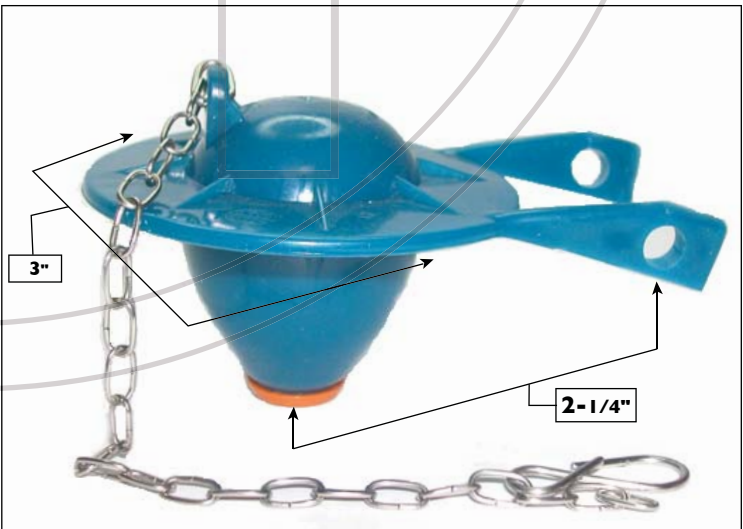

TOILET REPAIR PARTS • FLAPPERS & BALLS

ELJER • EL4956029 • FLAPPER
ADJUSTABLE RUBBER STRAP • STRAP LENGTH: 10.5"

ELJER • EL490433200 • BALL
FOR ELJER TOUCH FLUSH ASSEMBLY

ELJER • EL4956031 • FLAPPER
CHAIN: BEADED • CHAIN LENGTH: 4.5" • STYROFOAM

ELJER • EL495200000 • FLUSH VALVE INSERT
FOR ELJER TOUCH FLUSH ASSEMBLY

ELJER • 495-6037-00 • FLAPPER
CHAIN: LINK W/J-CLIP • CHAIN LENGTH: 5-1/2" • HARD

ELJER • EL495-6055-00 • FLAPPER & CHAIN
CHAIN: LINK W/S-CLIP • CHAIN LENGTH: 7.5" • FOR 1.6" CLOSETS