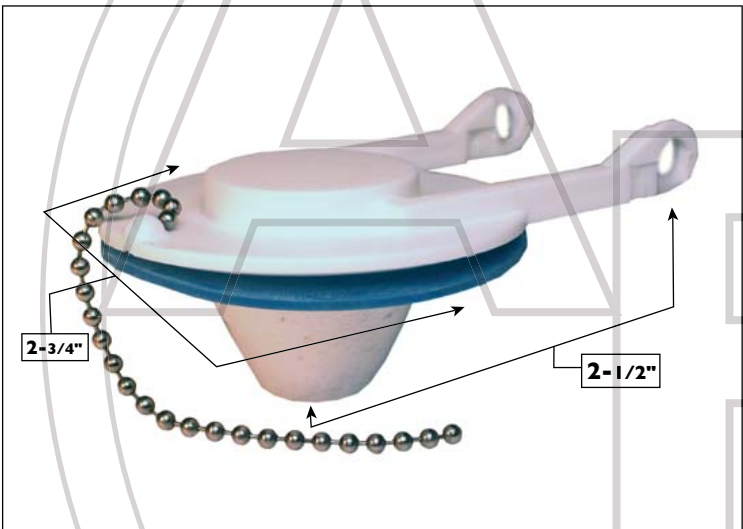

TOILET REPAIR PARTS • FLAPPERS & BALLS

ELJER • EL4956029 • FLAPPER
ADJUSTABLE RUBBER STRAP • STRAP LENGTH: 10.5"

ELJER • EL490433200 • BALL
FOR ELJER TOUCH FLUSH ASSEMBLY

ELJER • EL4956031 • FLAPPER
CHAIN: BEADED • CHAIN LENGTH: 4.5" • STYROFOAM

ELJER • EL495200000 • FLUSH VALVE INSERT
FOR ELJER TOUCH FLUSH ASSEMBLY

ELJER • 495-6037-00 • FLAPPER
CHAIN: LINK W/J-CLIP • CHAIN LENGTH: 5-1/2" • HARD

ELJER • EL495-6055-00 • FLAPPER & CHAIN
CHAIN: LINK W/S-CLIP • CHAIN LENGTH: 7.5" • FOR 1.6" CLOSETS