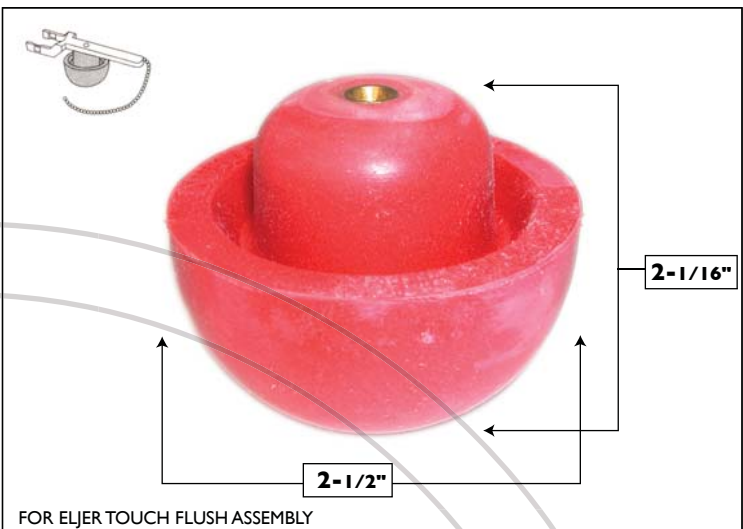

TOILET REPAIR PARTS • FLAPPERS & BALLS

ELJER • EL4956029 • FLAPPER
ADJUSTABLE RUBBER STRAP • STRAP LENGTH: 10.5"

ELJER • EL490433200 • BALL
FOR ELJER TOUCH FLUSH ASSEMBLY

ELJER • EL4956031 • FLAPPER
CHAIN: BEADED • CHAIN LENGTH: 4.5" • STYROFOAM

ELJER • EL495200000 • FLUSH VALVE INSERT
FOR ELJER TOUCH FLUSH ASSEMBLY

ELJER • 495-6037-00 • FLAPPER
CHAIN: LINK W/J-CLIP • CHAIN LENGTH: 5-1/2" • HARD

ELJER • EL495-6055-00 • FLAPPER & CHAIN
CHAIN: LINK W/S-CLIP • CHAIN LENGTH: 7.5" • FOR 1.6" CLOSETS