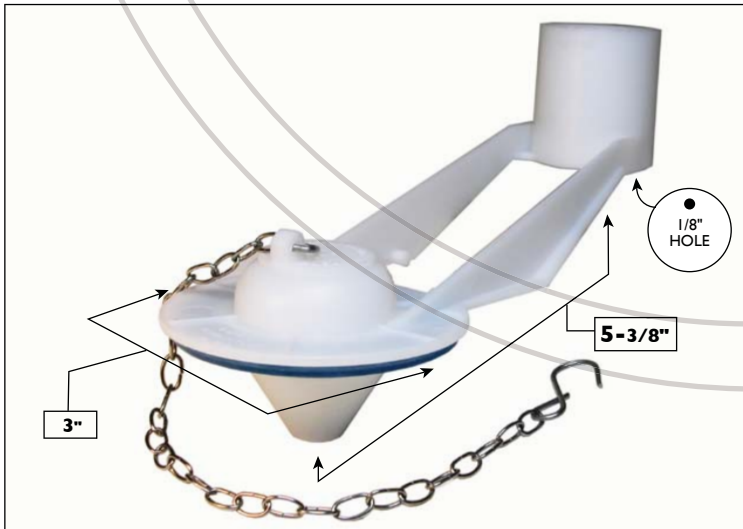

TOILET REPAIR PARTS • FLAPPERS & BALLS

ELJER • EL4956029 • FLAPPER
ADJUSTABLE RUBBER STRAP • STRAP LENGTH: 10.5"

ELJER • EL490433200 • BALL
FOR ELJER TOUCH FLUSH ASSEMBLY

ELJER • EL4956031 • FLAPPER
CHAIN: BEADED • CHAIN LENGTH: 4.5" • STYROFOAM

ELJER • EL495200000 • FLUSH VALVE INSERT
FOR ELJER TOUCH FLUSH ASSEMBLY

ELJER • 495-6037-00 • FLAPPER
CHAIN: LINK W/J-CLIP • CHAIN LENGTH: 5-1/2" • HARD

ELJER • EL495-6055-00 • FLAPPER & CHAIN
CHAIN: LINK W/S-CLIP • CHAIN LENGTH: 7.5" • FOR 1.6" CLOSETS