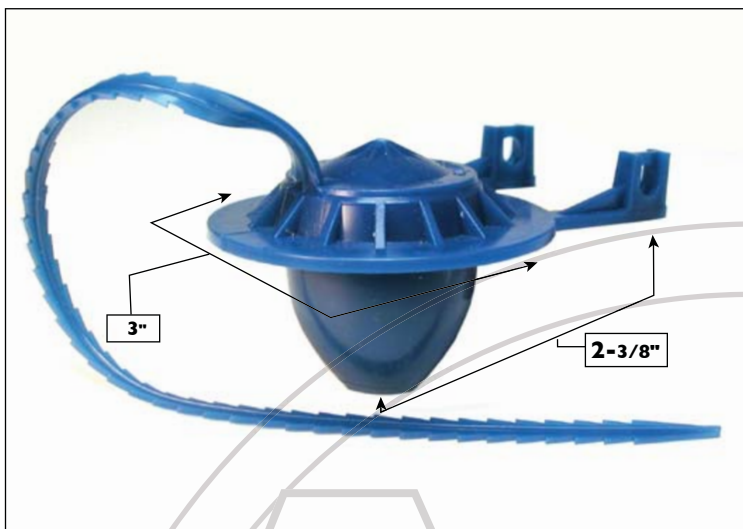

TOILET REPAIR PARTS • FLAPPERS & BALLS

ELJER • EL4956029 • FLAPPER
ADJUSTABLE RUBBER STRAP • STRAP LENGTH: 10.5"

ELJER • EL490433200 • BALL
FOR ELJER TOUCH FLUSH ASSEMBLY

ELJER • EL4956031 • FLAPPER
CHAIN: BEADED • CHAIN LENGTH: 4.5" • STYROFOAM

ELJER • EL495200000 • FLUSH VALVE INSERT
FOR ELJER TOUCH FLUSH ASSEMBLY

ELJER • 495-6037-00 • FLAPPER
CHAIN: LINK W/J-CLIP • CHAIN LENGTH: 5-1/2" • HARD

ELJER • EL495-6055-00 • FLAPPER & CHAIN
CHAIN: LINK W/S-CLIP • CHAIN LENGTH: 7.5" • FOR 1.6" CLOSETS