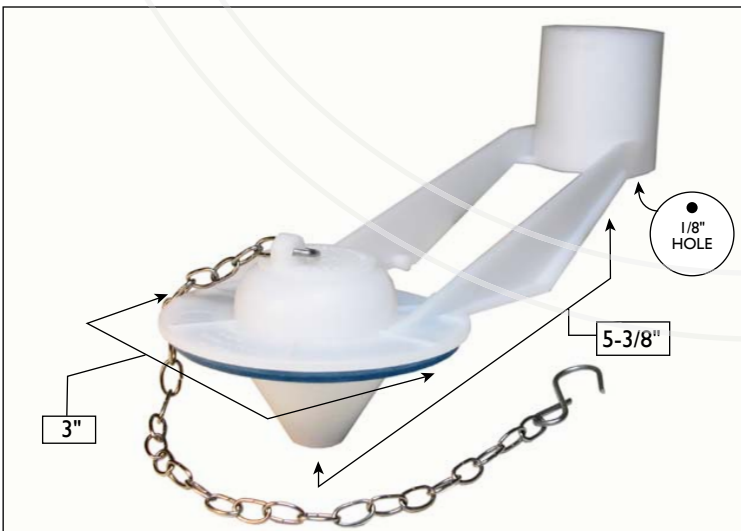

TOILET REPAIR PARTS • FLAPPERS & BALLS | ELJER

ELJ490-4332 • BALL
FOR ELJER TOUCH FLUSH ASSEMBLY

ELJ495-6029 • FLAPPER
ADJUSTABLE RUBBER STRAP • STRAP LENGTH: 10.5"

ELJ495-6031 • FLAPPER
CHAIN: BEADED • CHAIN LENGTH: 4.5" • STYROFOAM

ELJ495-6037 • FLAPPER
CHAIN: LINK W/J-CLIP • CHAIN LENGTH: 5-1/2" • HARD

ELJ495-6055 • FLAPPER
CHAIN: LINK W/S-CLIP • CHAIN LENGTH: 7.5" • FOR 1.6" CLOSETS