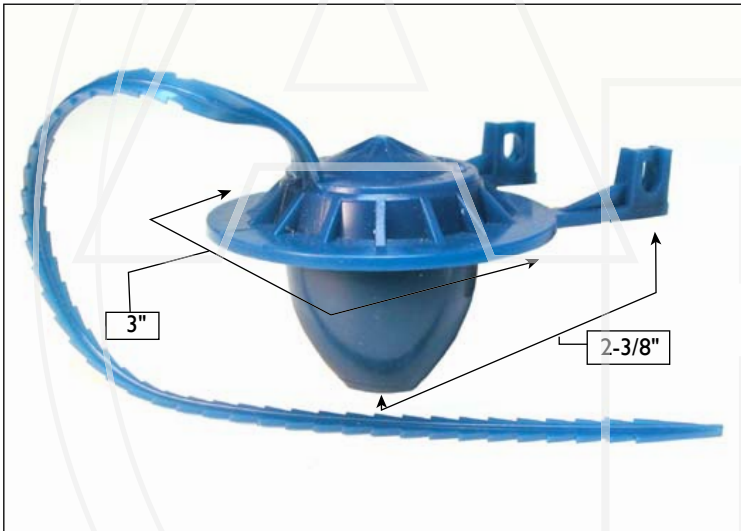

TOILET REPAIR PARTS • FLAPPERS & BALLS | ELJER

ELJ490-4332 • BALL
FOR ELJER TOUCH FLUSH ASSEMBLY

ELJ495-6029 • FLAPPER
ADJUSTABLE RUBBER STRAP • STRAP LENGTH: 10.5"

ELJ495-6031 • FLAPPER
CHAIN: BEADED • CHAIN LENGTH: 4.5" • STYROFOAM

ELJ495-6037 • FLAPPER
CHAIN: LINK W/J-CLIP • CHAIN LENGTH: 5-1/2" • HARD

ELJ495-6055 • FLAPPER
CHAIN: LINK W/S-CLIP • CHAIN LENGTH: 7.5" • FOR 1.6" CLOSETS