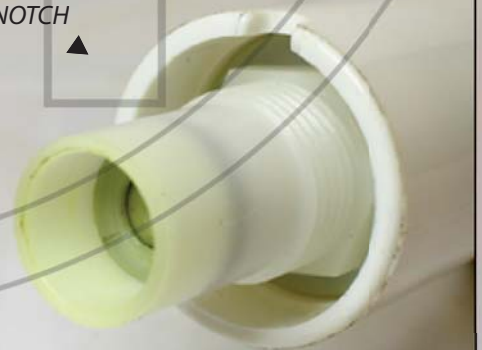

B&K

BNK888

WHITE FINISH ONLY
FOR VARIOUS POPULAR BRANDS

FRONT

BACK • HARD DUAL PUSH BUTTONS

7.00"

1/2 NPT THREAD

NO NOTCH

1/2 NPT THREAD

NO NOTCH

NO NOTCH • 1/2" RECESSED REGULATOR