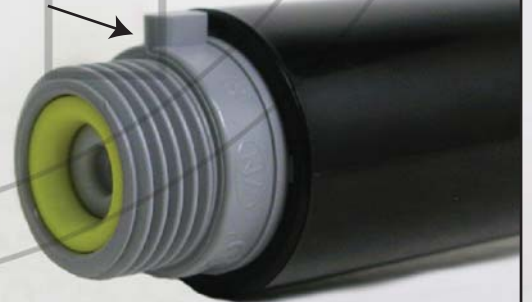

## ELKA54679

AVAILABLE IN BLACK ONLY  
FOR WHITE, USE ELK54680  
FOR ALMOND, USE ELK54681

FRONT

BACK • RUBBER PUSH BUTTON

7"

1/2 NPT THREAD

WITH NOTCH

1/4" NOTCH @ 12 O'CLOCK

1/2 NPT THREAD  
WITH NOTCH →