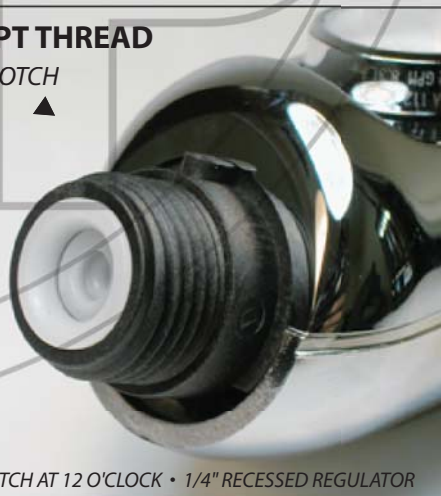

FRANKE

FRK4099C

WHEN ORDERING, PLEASE SPECIFY FINISH
FOR "FF300," "FF600" & "FF700"

HOSE: FZ-907 • AERATORS: 4283 (TOP) & 4263 (BOTTOM)

FRONT

BACK • DUAL
ACTION
LEVER

3.75"

1/2 NPT THREAD
WITH NOTCH

1/2 NPT THREAD
WITH NOTCH

5.375"

3/16 NOTCH AT 12 O'CLOCK • 1/4" RECESSED REGULATOR