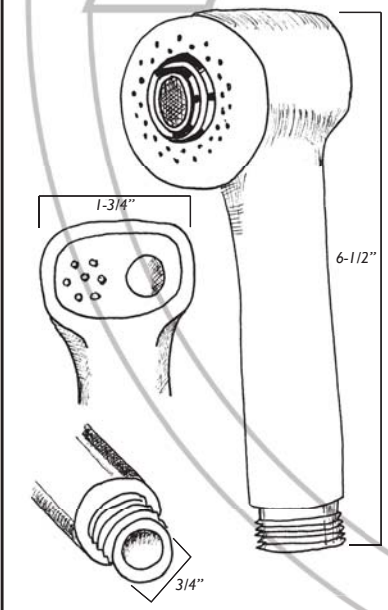

KOHLER

KOH76625 • NEW STYLE

WHEN ORDERING, PLEASE SPECIFY FINISH
FOR NEW STYLE "EPICURE"

HOSE: 5000 KIT • AERATOR: 86125

FRONT

BACK • RUBBER PUSH BUTTON

OLD STYLE

7"

1/2 NPT THREAD
NO NOTCH

1/2 NPT THREAD
NO NOTCH

NO NOTCH • 1/32" RECESSED REGULATOR